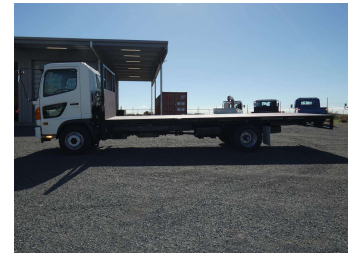

2016 Hino Ranger 4225kg Payload Flatdeck

Purchase Price **\$70,725**
Includes GST, Registration & Licensing

Finance may be available on this vehicle. Ask one of our friendly staff for more information.

Gain peace of mind with Mechanical Breakdown Insurance. **Ask us how.**

Top features
None Listed

Body Style
Truck - Flat Deck

Odometer
69,000 km

Engine
5120 cc, TURBO DIESEL

Fuel Type
Diesel

Transmission
Manual

Wheels
-

VIN
-