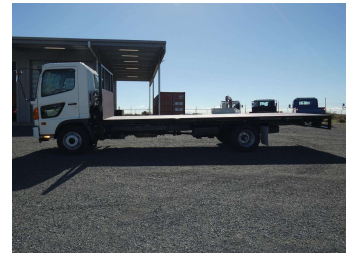

# 2016 Hino Ranger 4225kg Payload Flatdeck

Purchase Price **\$70,725**  
Includes GST, Registration & Licensing

Finance may be available on this vehicle. Ask one of our friendly staff for more information.

Gain peace of mind with Mechanical Breakdown Insurance. **Ask us how.**

**Top features**  
None Listed

Body Style  
**Truck - Flat Deck**

Odometer  
**69,000 km**

Engine  
**5120 cc, TURBO DIESEL**

Fuel Type  
**Diesel**